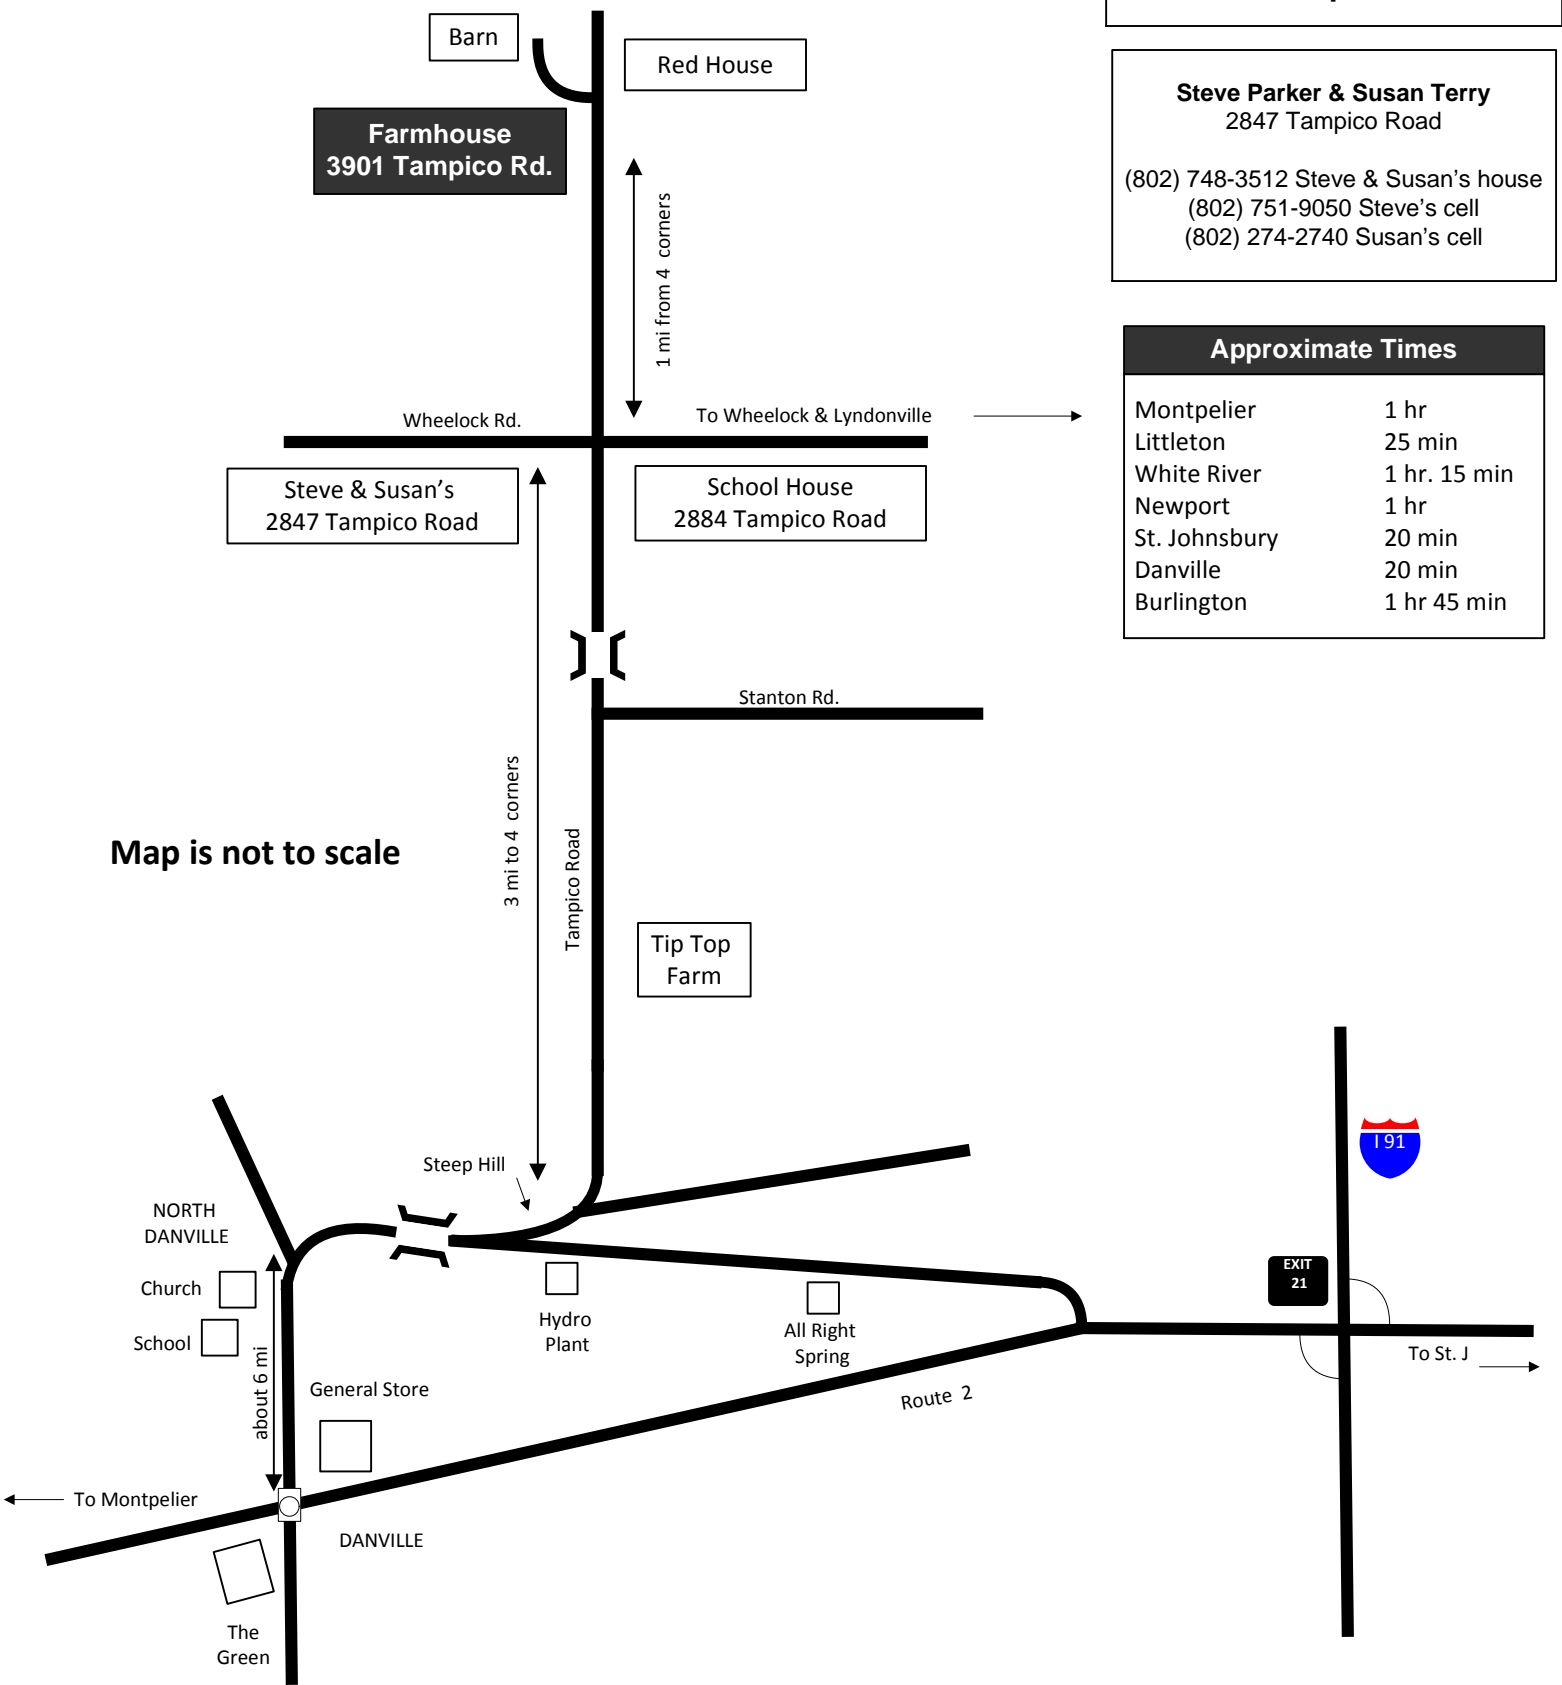

Map is not to scale

**Farmhouse
3901 Tampico Rd.**

Barn

Red House

1 mi from 4 corners

Wheelock Rd.

To Wheelock & Lyndonville

Steve & Susan's
2847 Tampico Road

School House
2884 Tampico Road

3 mi to 4 corners

Stanton Rd.

Tip Top Farm

Tampico Road

Steep Hill

NORTH DANVILLE

Church

School

Hydro Plant

All Right Spring

General Store

Route 2

To Montpelier

DANVILLE

The Green

EXIT 21

To St. J.